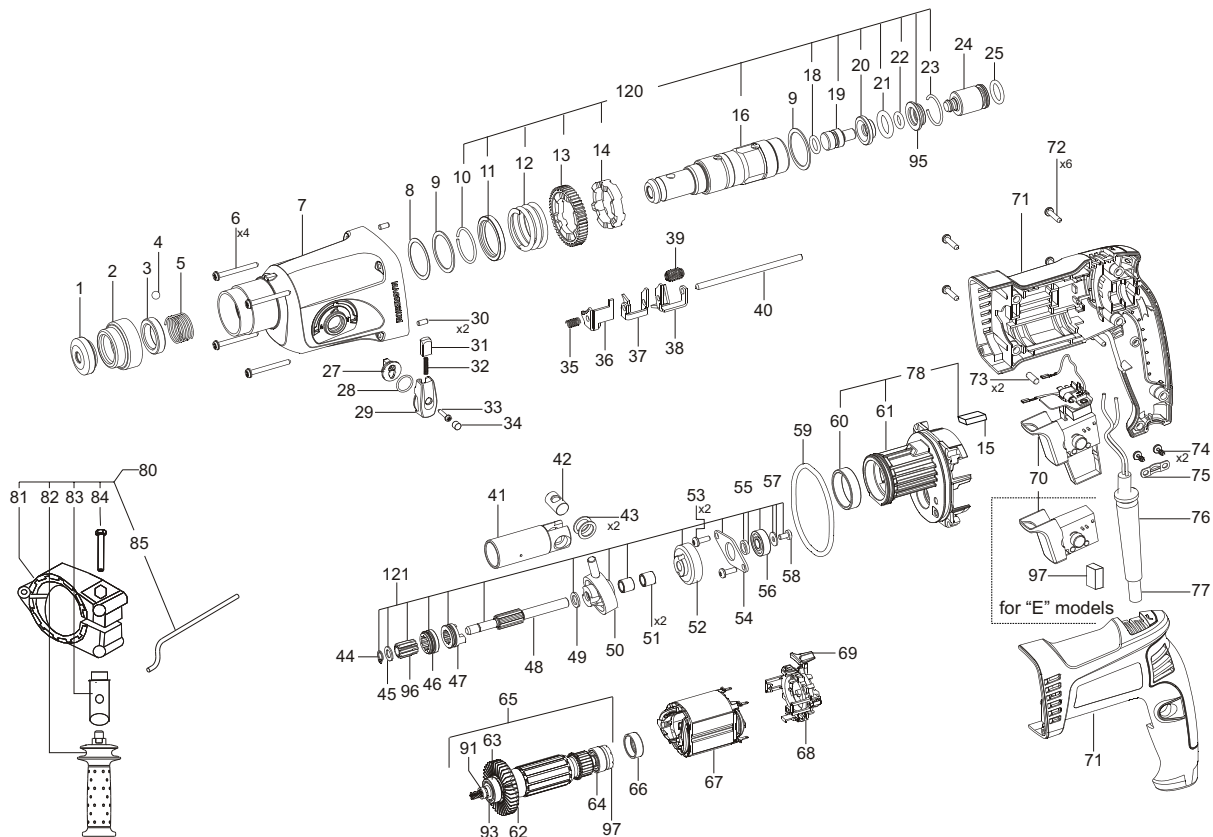

* - till 20.Nov.2013 ; ** - till 28.Nov.2013

141604

142116